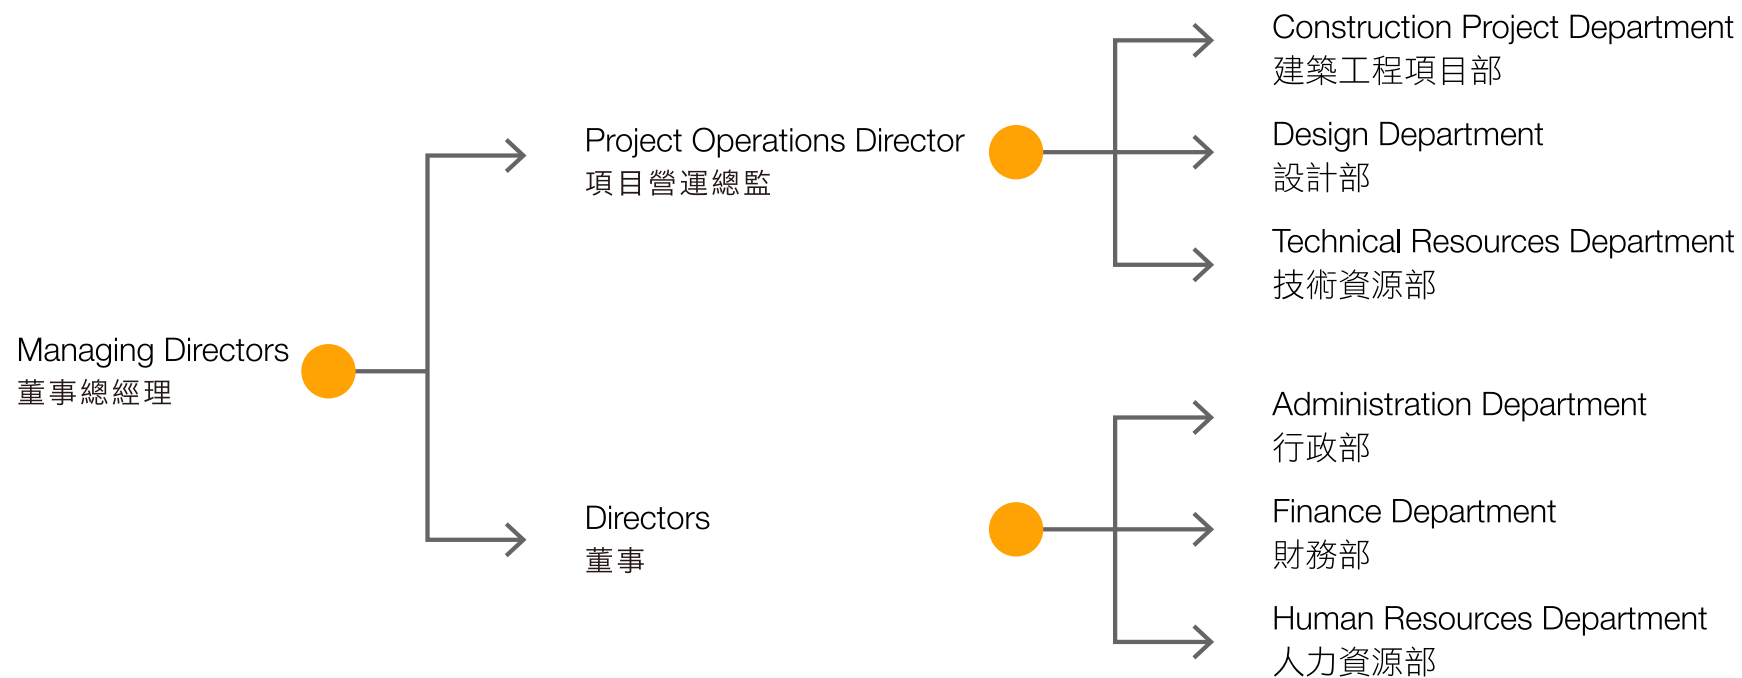

ORGANIZATION CHART 公司架構